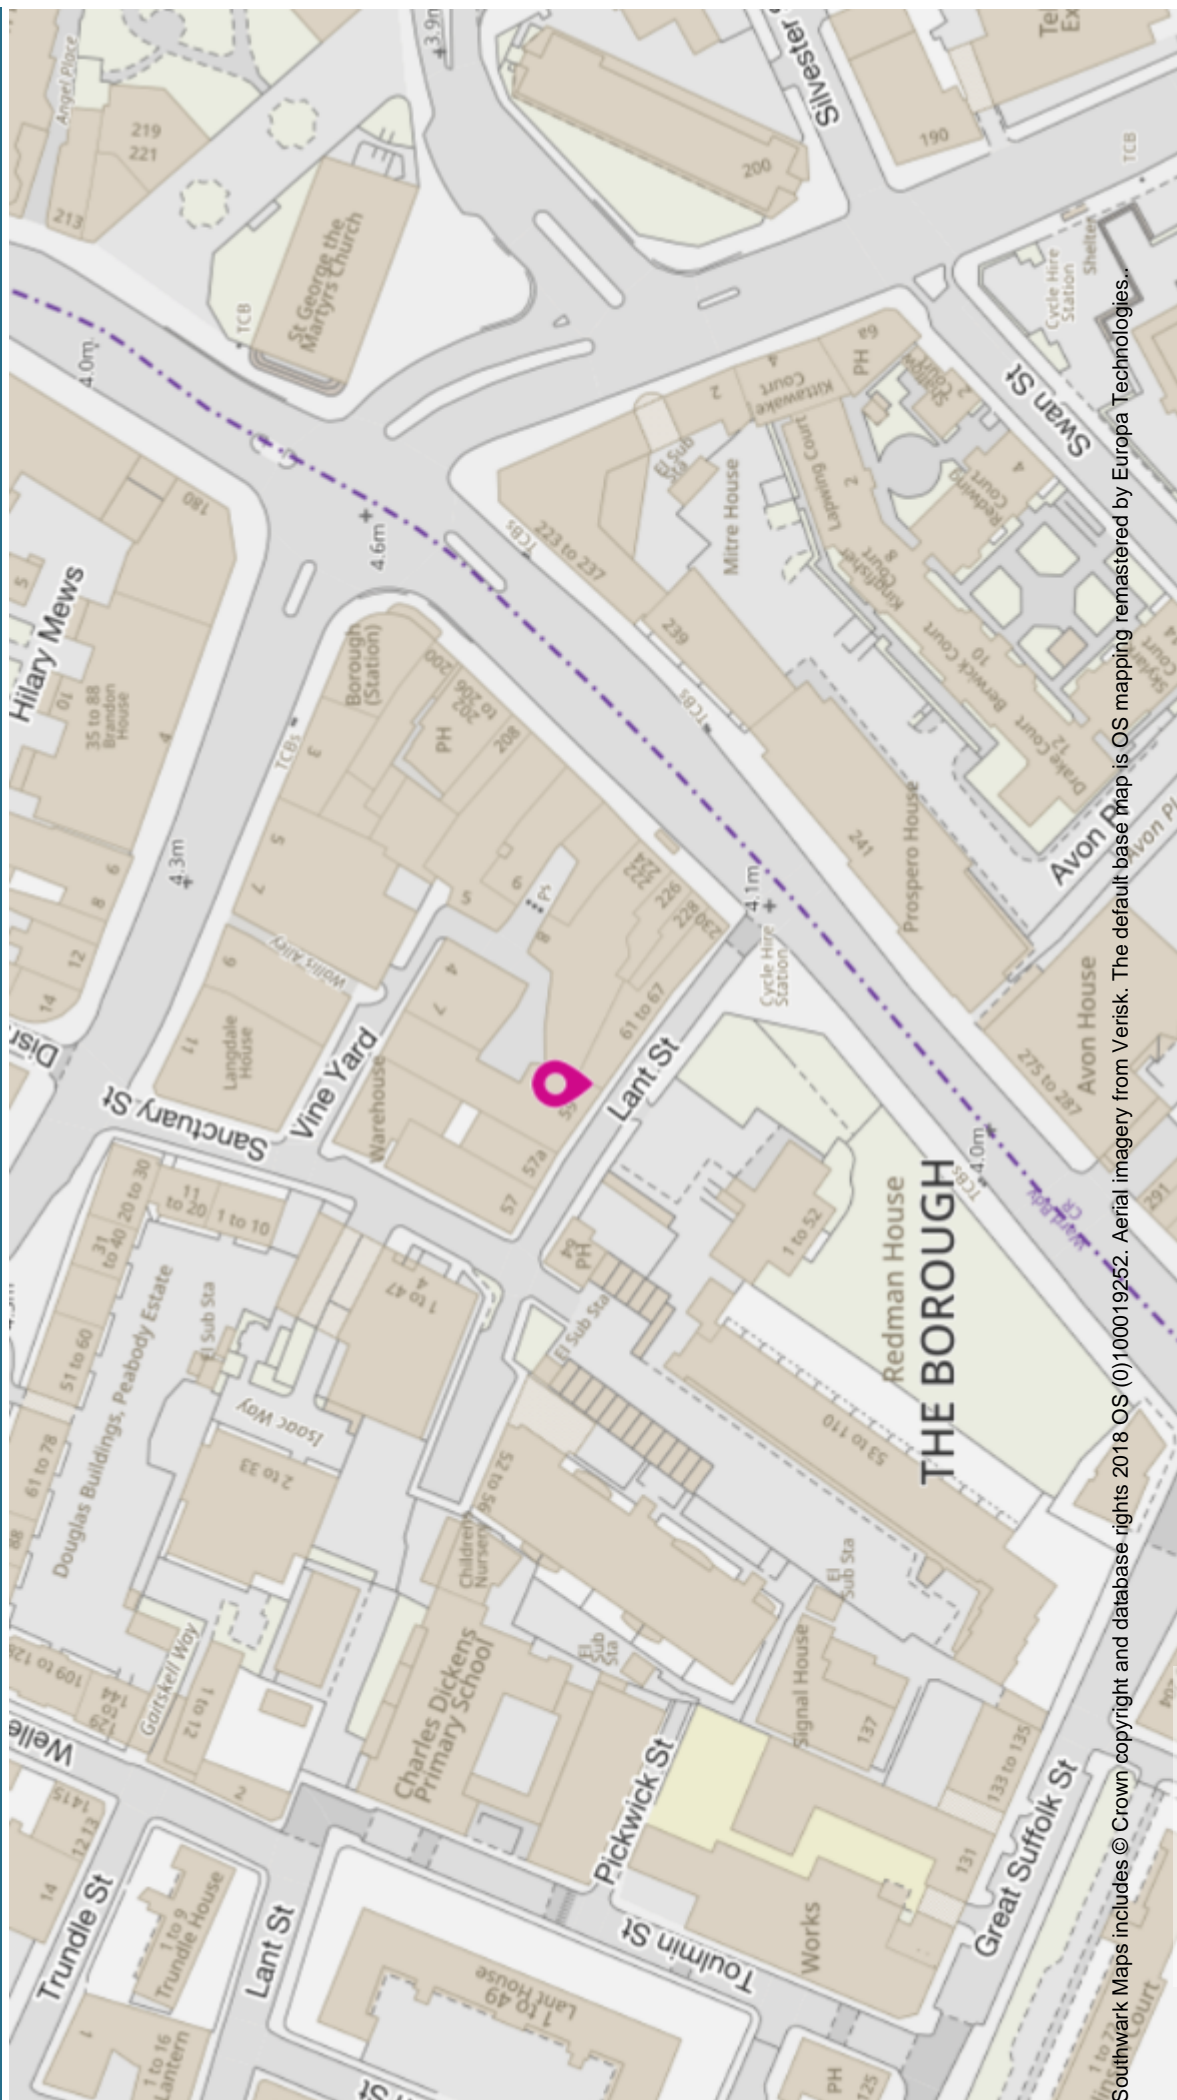

Lant Street Wine Company, 59-61 Lant Street, London SE1 1QN

Southwark Maps includes © Crown copyright and database rights 2018 OS (0)100019252. Aerial imagery from Verisk. The default base map is OS mapping remastered by Europa Technologies.